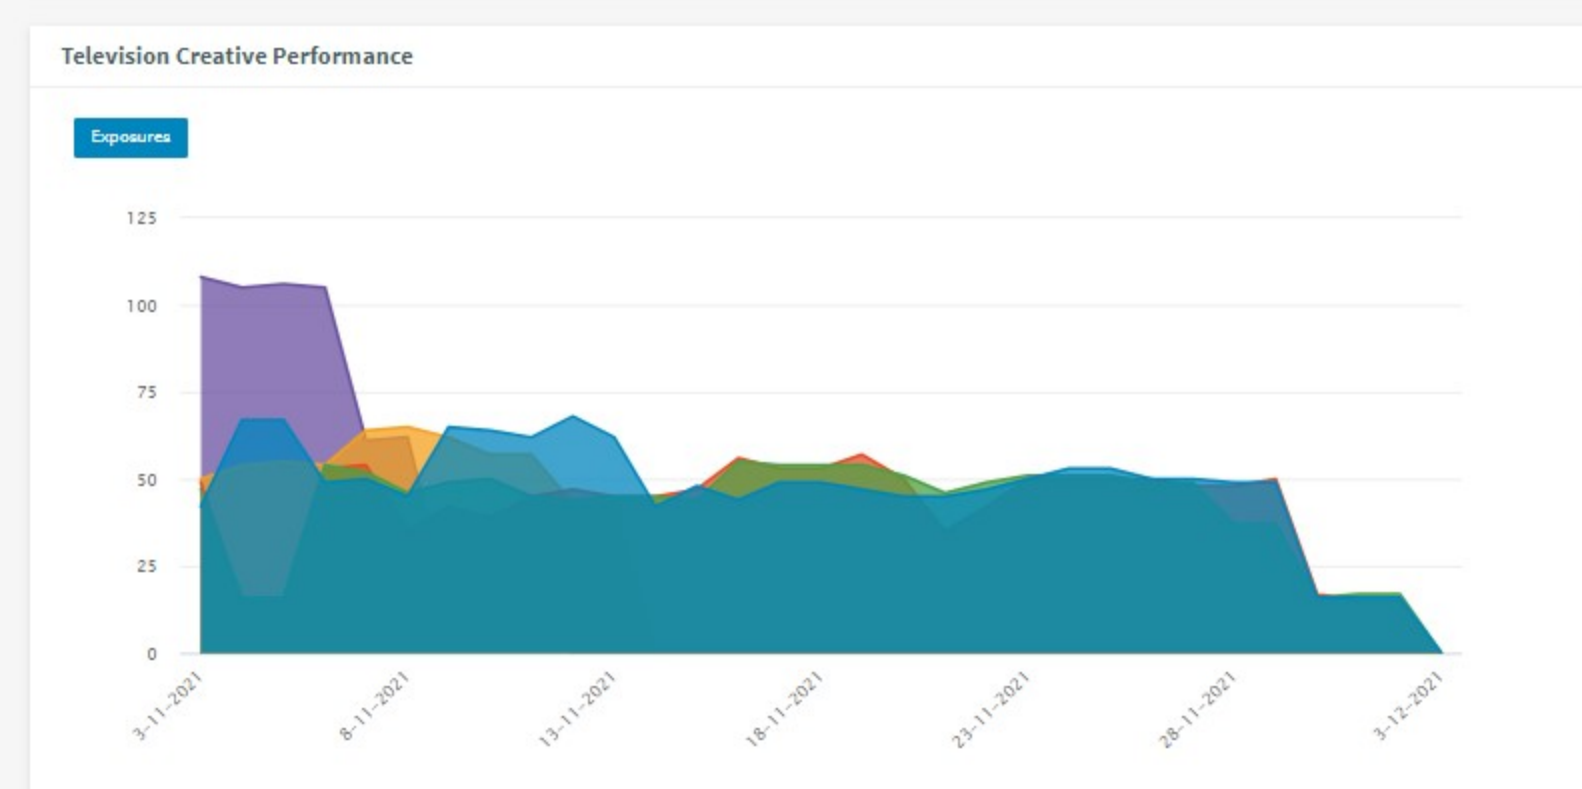

Quick Stats	Impressions	Engagements	Ad Interactions	Visits	View Throughs	Clicks
	283,905	1.02%	0.32%	0.70%	0.32%	0.38%
		2,565	802	1,763	797	966

	Exposures	Impressions	Clicks	View Throughs	Visits
Television	4,549	n/a	n/a	n/a	n/a
Display	n/a	193,406	139	16	155
Display	n/a	170,548	120	16	136
Retargeting	n/a	21,958	16	n/a	16
Geofence	n/a	900	3	0	3
Geo Recency	n/a	n/a	n/a	n/a	n/a
Pre Roll	n/a	23,204	209	781	990
Pre Roll	n/a	20,407	194	781	975
Retargeting	n/a	2,797	15	n/a	15
SEM	n/a	16,269	540	0	540
OTT / CTV	n/a	32,816	n/a	0	n/a
Social	n/a	18,210	78	n/a	n/a
Total	4,549	283,905	966	797	1,763

1,459 Exposures 7 Zones

Top Networks: FX, TNT, ESPN, THC, TBS

144,769 Impressions 793 Ad Interactions 0.55% Ad Interaction Rate 107 Clicks 0.07% Click Rate

100% Display

5,417 Impressions 3,518 Completions 64.94% Completion Rate 47 Clicks 0.87% Click Rate