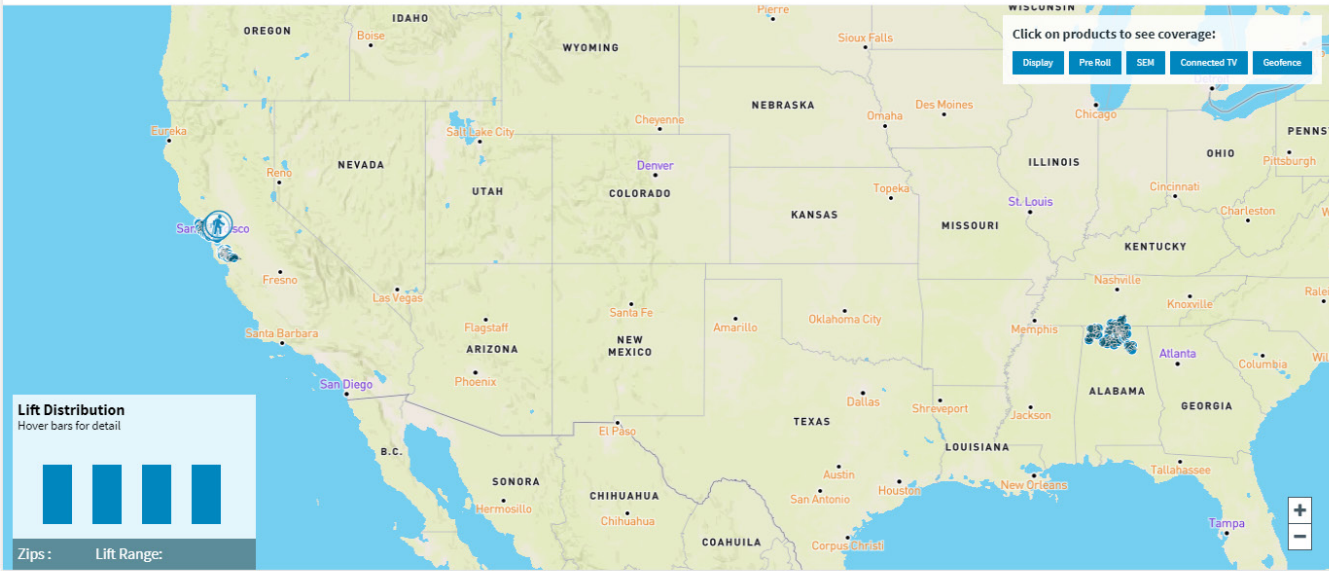

## Map

### Lift Distribution

Hover bars for detail

Zips: Lift Range:

	Impressions	Clicks	View Throughs	Visits
<b>Display</b>	248,843	189	21	210
Display	220,362	156	21	177
Retargeting	28,481	33	n/a	33
Geofence	1,104	3	0	3
Geo Recency	n/a	n/a	n/a	n/a
<b>Pre Roll</b>	23,950	217	809	1,026
Pre Roll	21,063	201	809	1,010
Retargeting	2,887	16	n/a	16
<b>SEM</b>	16,825	557	0	557
<b>Connected TV</b>	33,916	n/a	n/a	n/a
<b>Total</b>	324,638	995	830	1,825