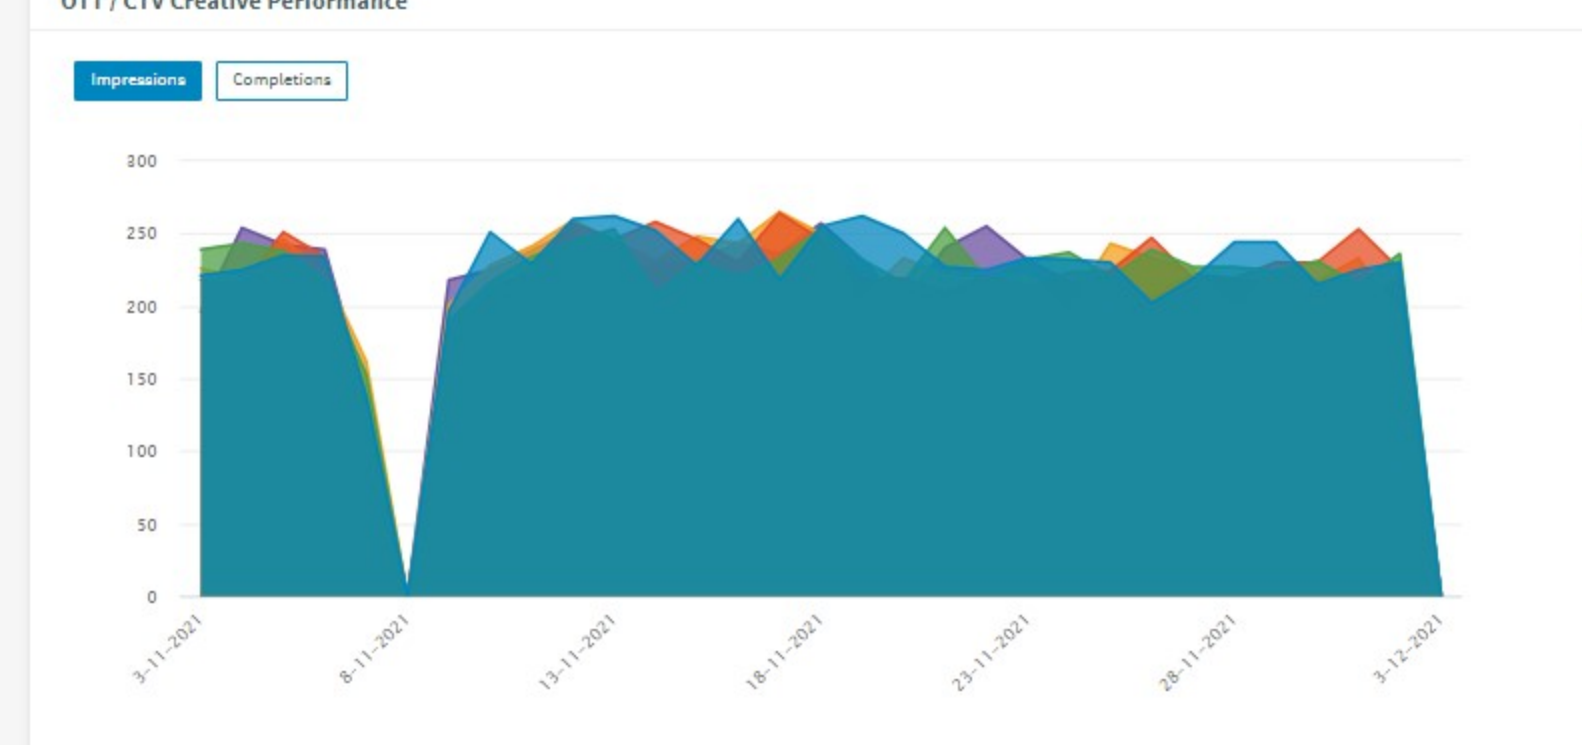

6,702 Impressions 6,037 Completions 90.08% Completion Rate