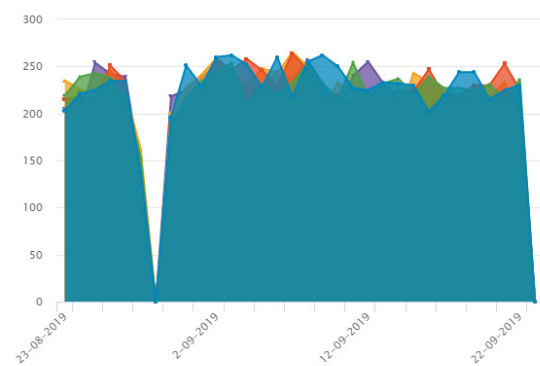

Connected TV Creative Performance

Impressions Completions