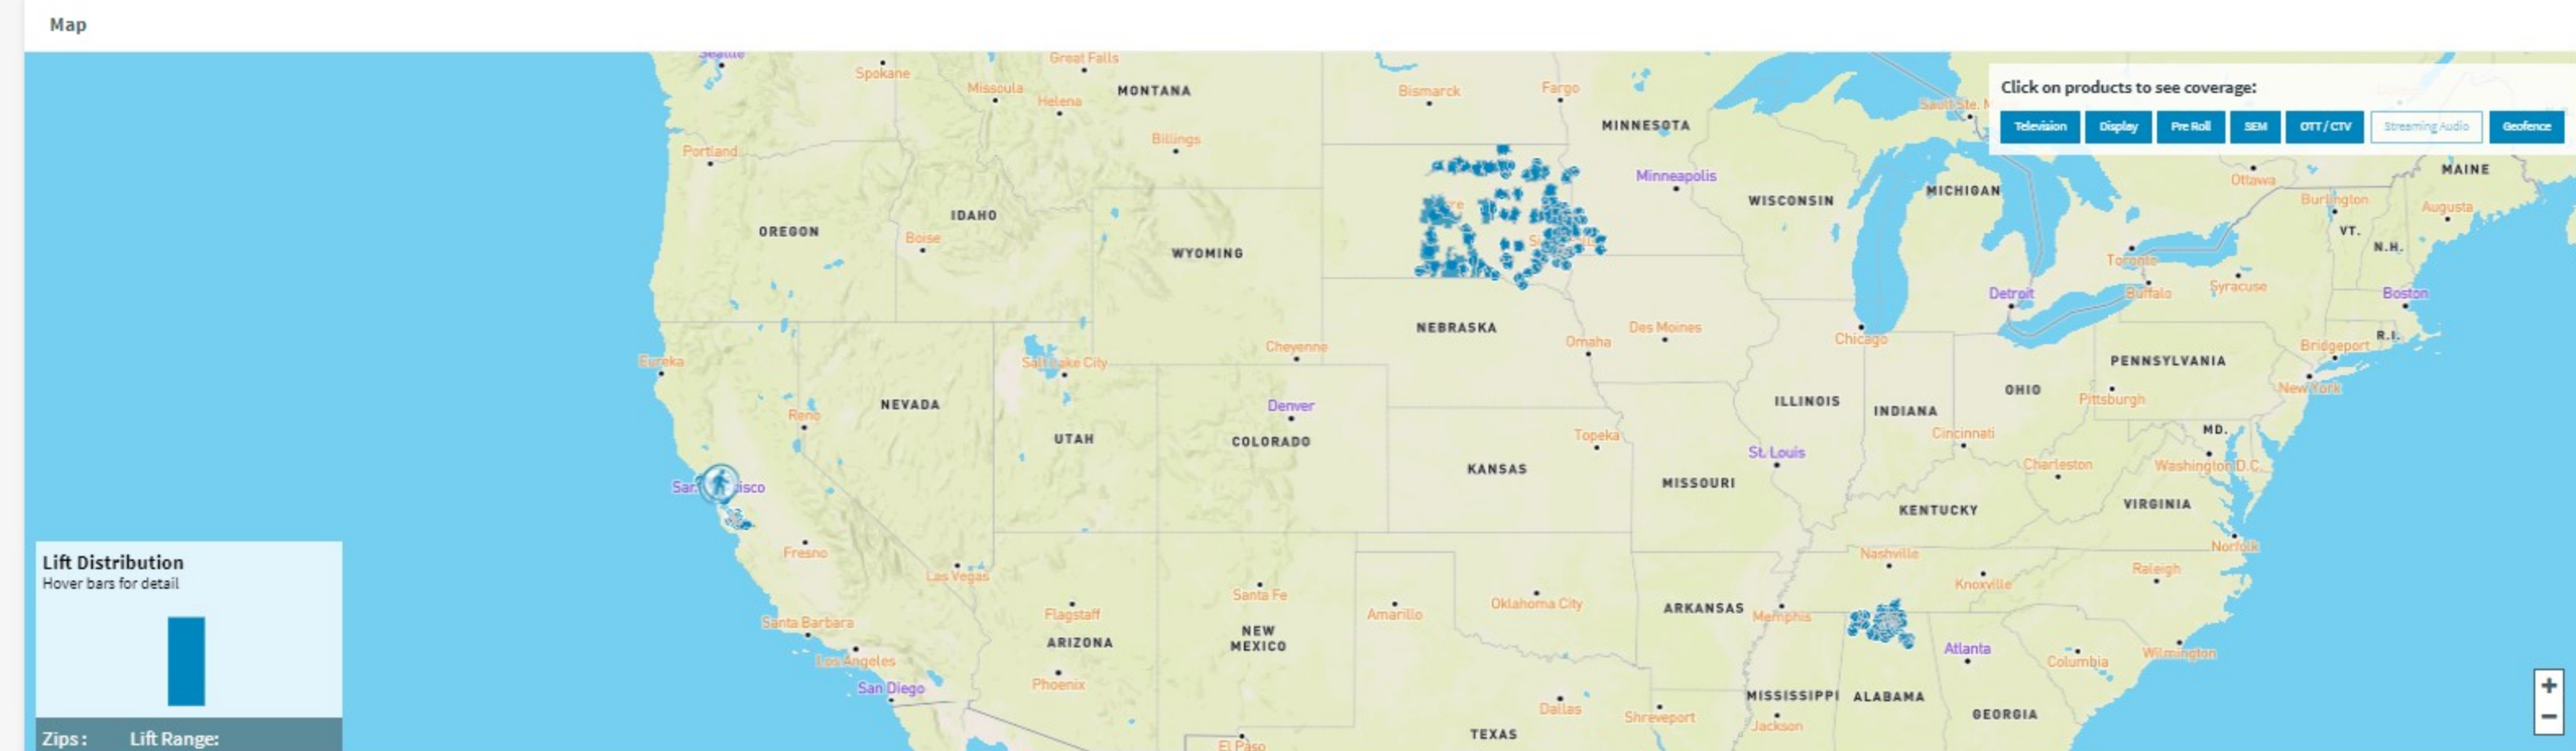

Quick Stats	Impressions	Engagements	Ad Interactions	Visits	View Throughs	Clicks
	283,905	1.02%	0.32%	0.70%	0.32%	0.38%
		2,565	802	1,763	797	966

	Exposures	Impressions	Clicks	View Throughs	Visits
Television	4,549	n/a	n/a	n/a	n/a
Display	n/a	193,406	139	16	155
Display	n/a	170,548	120	16	136
Retargeting	n/a	21,958	16	n/a	16
Geofence	n/a	900	3	0	3
Geo Recency	n/a	n/a	n/a	n/a	n/a
Pre Roll	n/a	23,204	209	781	990
Pre Roll	n/a	20,407	194	781	975
Retargeting	n/a	2,797	15	n/a	15
SEM	n/a	16,269	540	0	540
OTT / CTV	n/a	32,816	n/a	0	n/a
Social	n/a	18,210	78	n/a	n/a
Total	4,549	283,905	966	797	1,763

1,459 Exposures 7 Zones

Top Networks: FX, TNT, ESPN, THC, TBS

144,769 Impressions 793 Ad Interactions 0.55% Ad Interaction Rate 107 Clicks 0.07% Click Rate

100% Display

5,417 Impressions 3,518 Completions 64.94% Completion Rate 47 Clicks 0.87% Click Rate