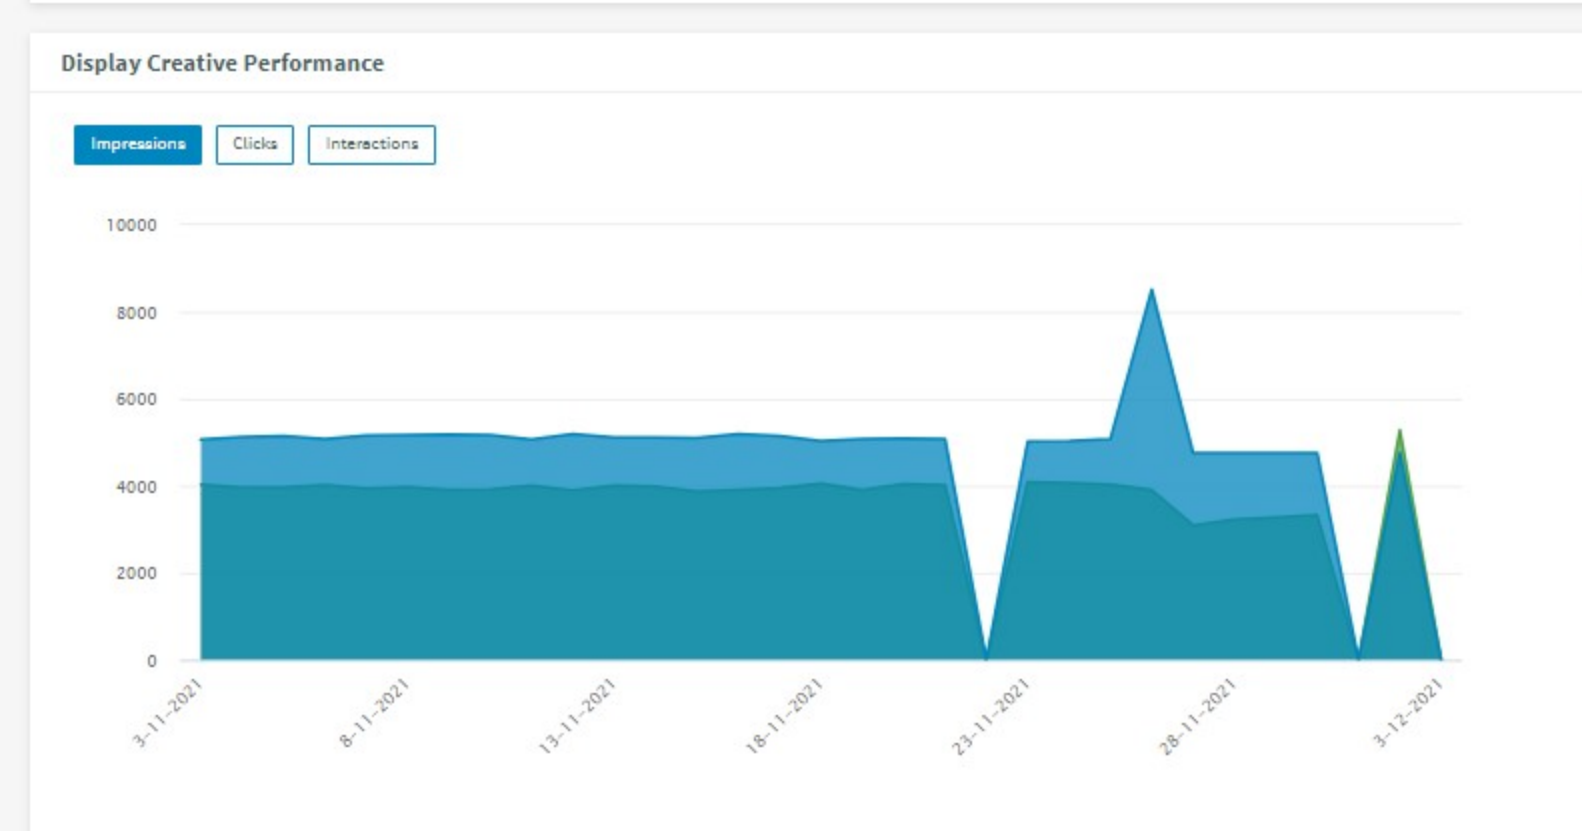

Quick Stats	Impressions	Engagements	Ad Interactions	Visits	View Throughs	Clicks
	283,905	1.02%	0.32%	0.70%	0.32%	0.38%
		2,565	802	1,763	797	966

	Exposures	Impressions	Clicks	View Throughs	Visits
Television	4,549	n/a	n/a	n/a	n/a
Display	n/a	193,406	139	16	155
Display	n/a	170,548	120	16	136
Retargeting	n/a	21,958	16	n/a	16
Geofence	n/a	900	3	0	3
Geo Recency	n/a	n/a	n/a	n/a	n/a
Pre Roll	n/a	23,204	209	781	990
Pre Roll	n/a	20,407	194	781	975
Retargeting	n/a	2,797	15	n/a	15
SEM	n/a	16,269	540	0	540
OTT / CTV	n/a	32,816	n/a	0	n/a
Social	n/a	18,210	78	n/a	n/a
Total	4,549	283,905	966	797	1,763

1,459 Exposures 7 Zones

Top Networks: FX, TNT, ESPN, THC, TBS

144,769 Impressions 793 Ad Interactions 0.55% Ad Interaction Rate 107 Clicks 0.07% Click Rate

100% Display

5,417 Impressions 3,518 Completions 64.94% Completion Rate 47 Clicks 0.87% Click Rate