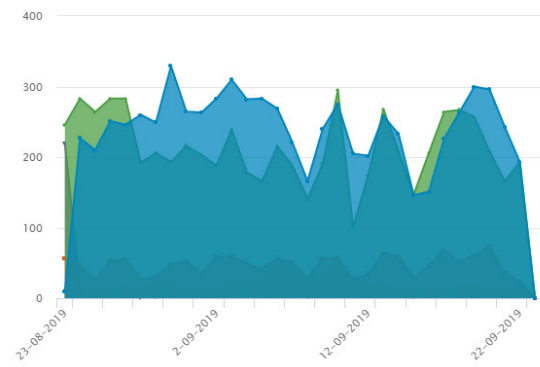

SEM Creative Performance

Impressions Clicks