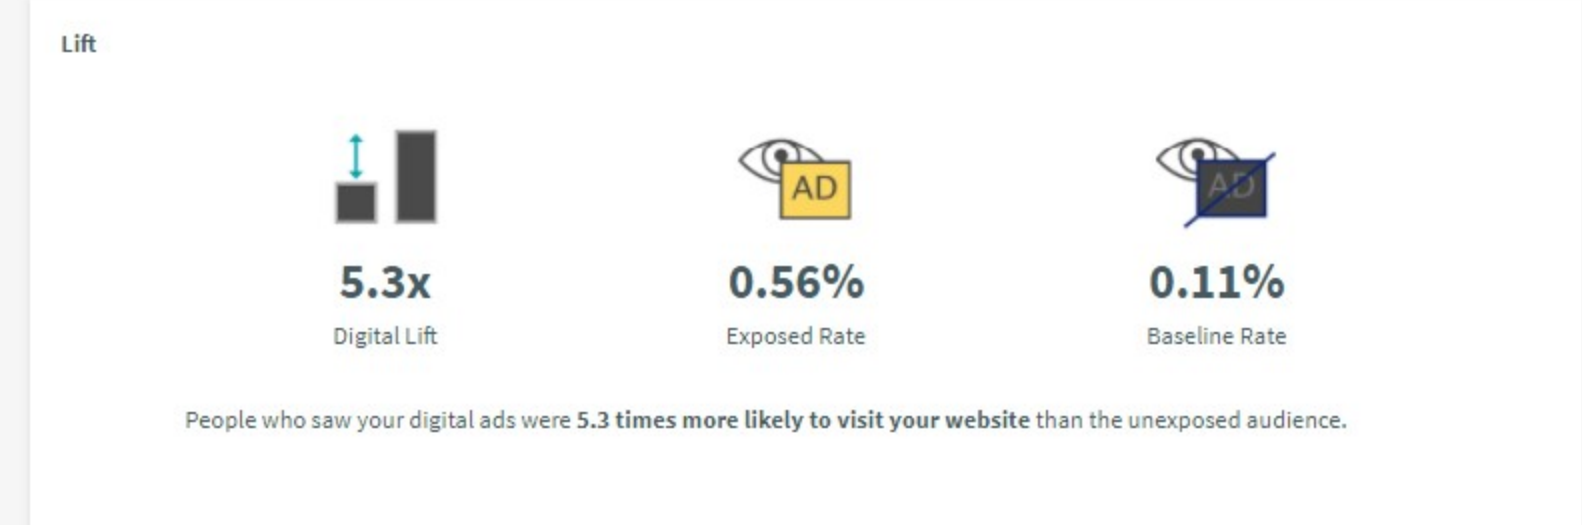

Quick Stats	Impressions	Engagements	Ad Interactions	Visits	View Throughs	Clicks
	283,905	1.02%	0.32%	0.70%	0.32%	0.38%
		2,565	802	1,763	797	966

	Exposures	Impressions	Clicks	View Throughs	Visits
Television	4,549	n/a	n/a	n/a	n/a
Display	n/a	193,406	139	16	155
Display	n/a	170,548	120	16	136
Retargeting	n/a	21,958	16	n/a	16
Geofence	n/a	900	3	0	3
Geo Recency	n/a	n/a	n/a	n/a	n/a
Pre Roll	n/a	23,204	209	781	990
Pre Roll	n/a	20,407	194	781	975
Retargeting	n/a	2,797	15	n/a	15
SEM	n/a	16,269	540	0	540
OTT / CTV	n/a	32,816	n/a	0	n/a
Social	n/a	18,210	78	n/a	n/a
Total	4,549	283,905	966	797	1,763

1,459 Exposures 7 Zones

Top Networks: FX, TNT, ESPN, THC, TBS

144,769 Impressions 793 Ad Interactions 0.55% Ad Interaction Rate 107 Clicks 0.07% Click Rate

100% Display

5,417 Impressions 3,518 Completions 64.94% Completion Rate 47 Clicks 0.87% Click Rate