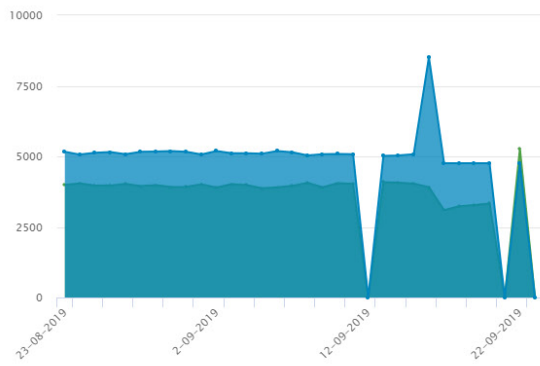

Display Creative Performance

Impressions Clicks Interactions