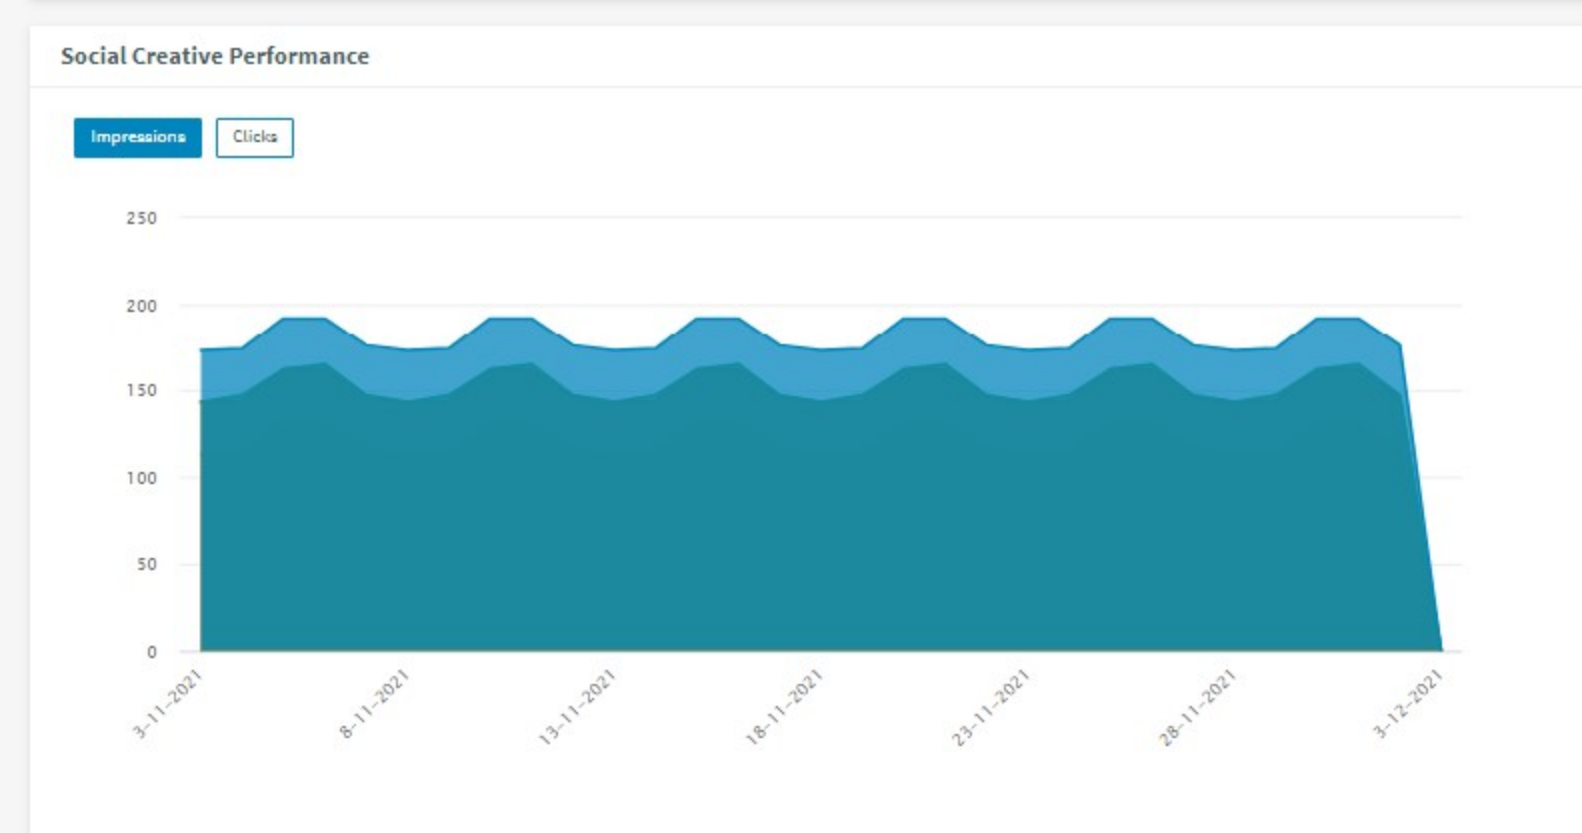

Quick Stats	Impressions	Engagements	Ad Interactions	Visits	View Throughs	Clicks
	283,905	1.02%	0.32%	0.70%	0.32%	0.38%
		2,565	802	1,763	797	966

	Exposures	Impressions	Clicks	View Throughs	Visits
Television	4,549	n/a	n/a	n/a	n/a
Display	n/a	193,406	139	16	155
Display	n/a	170,548	120	16	136
Retargeting	n/a	21,958	16	n/a	16
Geofence	n/a	900	3	0	3
Geo Recency	n/a	n/a	n/a	n/a	n/a
Pre Roll	n/a	23,204	209	781	990
Pre Roll	n/a	20,407	194	781	975
Retargeting	n/a	2,797	15	n/a	15
SEM	n/a	16,269	540	0	540
OTT / CTV	n/a	32,816	n/a	0	n/a
Social	n/a	18,210	78	n/a	n/a
Total	4,549	283,905	966	797	1,763

1,459 Exposures 7 Zones

Top Networks: FX, TNT, ESPN, THC, TBS

144,769 Impressions 793 Ad Interactions 0.55% Ad Interaction Rate 107 Clicks 0.07% Click Rate

100% Display

5,417 Impressions 3,518 Completions 64.94% Completion Rate 47 Clicks 0.87% Click Rate