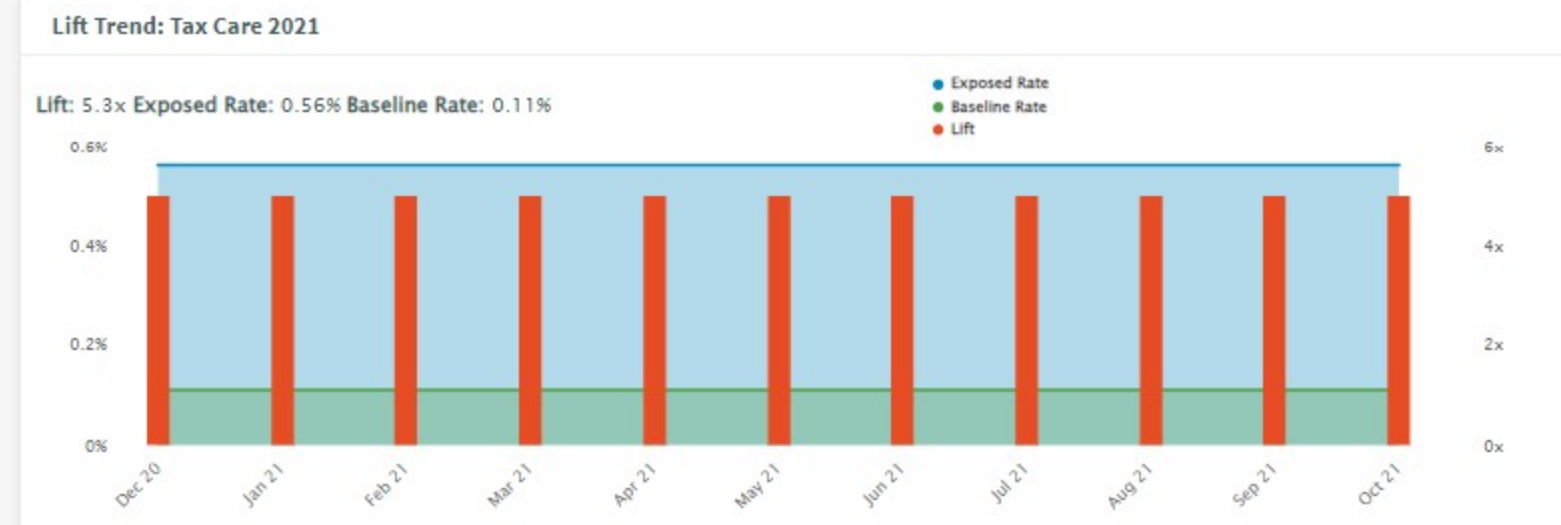

Quick Stats	Impressions	Engagements	Ad Interactions	Visits	View Throughs	Clicks
	283,905	1.02%	0.32%	0.70%	0.32%	0.38%
		2,565	802	1,763	797	966

	Exposures	Impressions	Clicks	View Throughs	Visits
Television	4,549	n/a	n/a	n/a	n/a
Display	n/a	193,406	139	16	155
Display	n/a	170,548	120	16	136
Retargeting	n/a	21,958	16	n/a	16
Geofence	n/a	900	3	0	3
Geo Recency	n/a	n/a	n/a	n/a	n/a
Pre Roll	n/a	23,204	209	781	990
Pre Roll	n/a	20,407	194	781	975
Retargeting	n/a	2,797	15	n/a	15
SEM	n/a	16,269	540	0	540
OTT / CTV	n/a	32,816	n/a	0	n/a
Social	n/a	18,210	78	n/a	n/a
Total	4,549	283,905	966	797	1,763

1,459 Exposures 7 Zones

Top Networks: FX, TNT, ESPN, THC, TBS

144,769 Impressions 793 Ad Interactions 0.55% Ad Interaction Rate 107 Clicks 0.07% Click Rate

100% Display

5,417 Impressions 3,518 Completions 64.94% Completion Rate 47 Clicks 0.87% Click Rate