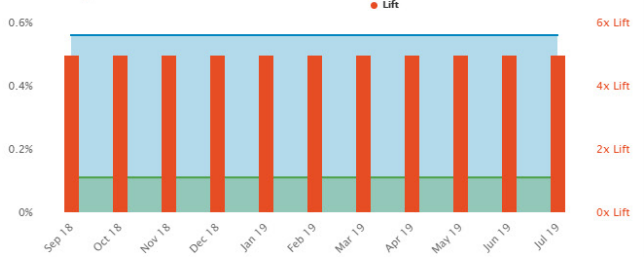

### Lift Distribution

Hover bars for detail

Zips: Lift Range:

	Impressions	Clicks	View Throughs	Visits
<b>Display</b>	248,843	189	21	210
Display	220,362	156	21	177
Retargeting	28,481	33	n/a	33
Geofence	1,104	3	0	3
Geo Recency	n/a	n/a	n/a	n/a
<b>Pre Roll</b>	23,950	217	809	1,026
Pre Roll	21,063	201	809	1,010
Retargeting	2,887	16	n/a	16
<b>SEM</b>	16,825	557	0	557
<b>Connected TV</b>	33,916	n/a	n/a	n/a
<b>Total</b>	324,638	995	830	1,825

## Lift

**5.7x**

Digital Lift

**0.56%**

Exposed Rate

**0.10%**

Baseline Rate

People who saw your digital ads were **5.7 times** more likely to visit your website than the unexposed audience

## Lift Trend: Acme Demo Campaign

Lift: 5.3x Exposed Rate: 0.56% Baseline Rate: 0.11%

Display Creative Performance

Impressions Clicks Interactions

149,935 Impressions 950 Ad Interactions 0.63% Ad Interaction Rate 108 Clicks 0.07% Click Rate

IAB Display

Pre Roll Creative Performance

Impressions Clicks Completions

5,417 Impressions 3,518 Completions 64.94% Completion Rate 47 Clicks 0.87% Click Rate

SEM Creative Performance

Impressions Clicks

7,354 Impressions 237 Clicks 3.22% Click Rate 2.87 Avg. Position