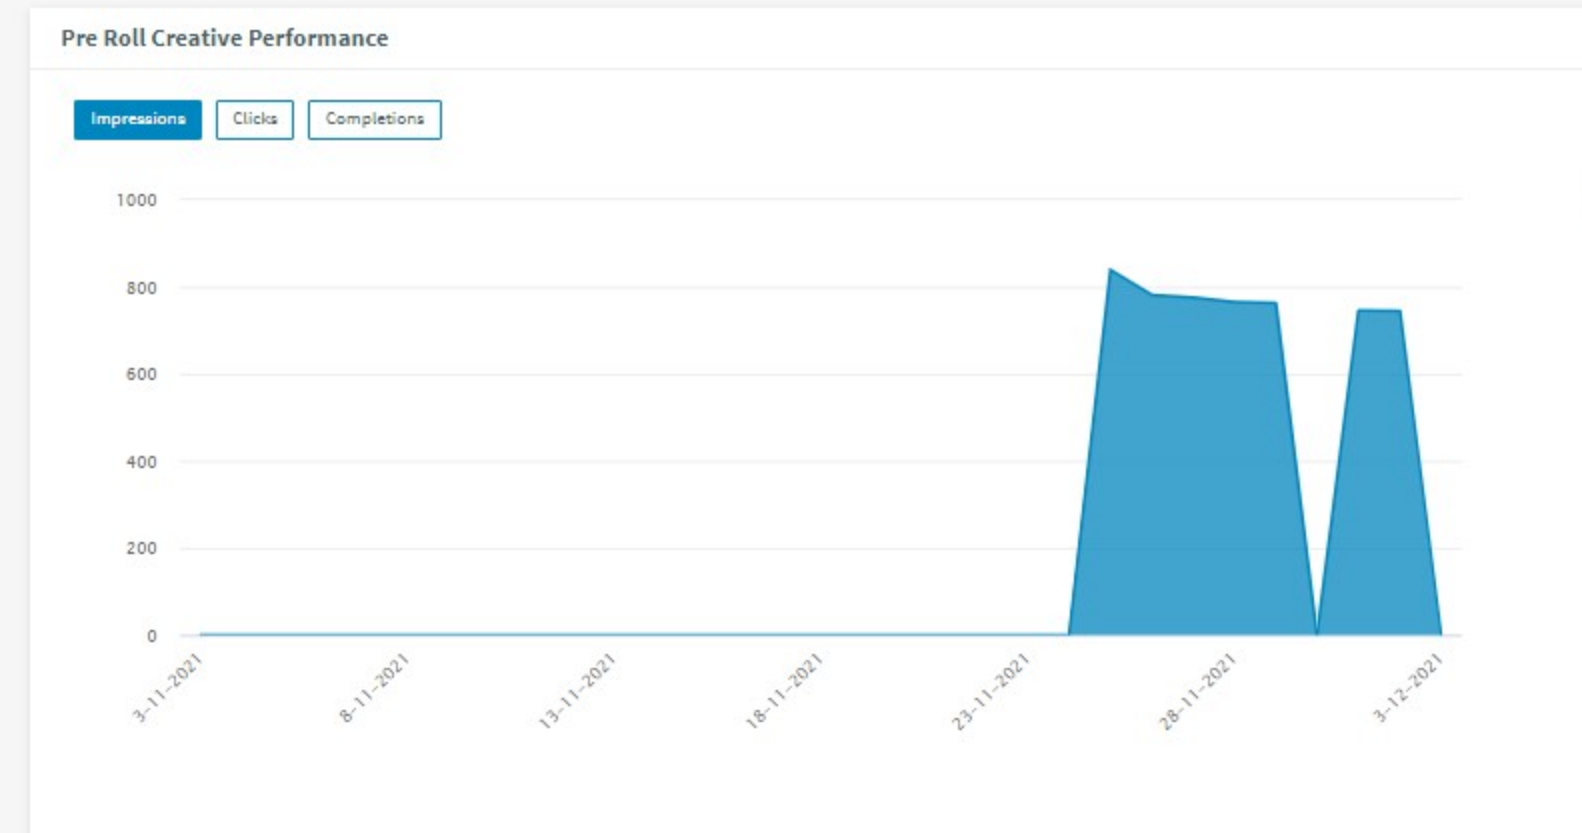

Quick Stats	Impressions	Engagements	Ad Interactions	Visits	View Throughs	Clicks
	283,905	1.02%	0.32%	0.70%	0.32%	0.38%
		2,565	802	1,763	797	966

	Exposures	Impressions	Clicks	View Throughs	Visits
Television	4,549	n/a	n/a	n/a	n/a
Display	n/a	193,406	139	16	155
Display	n/a	170,548	120	16	136
Retargeting	n/a	21,958	16	n/a	16
Geofence	n/a	900	3	0	3
Geo Recency	n/a	n/a	n/a	n/a	n/a
Pre Roll	n/a	23,204	209	781	990
Pre Roll	n/a	20,407	194	781	975
Retargeting	n/a	2,797	15	n/a	15
SEM	n/a	16,269	540	0	540
OTT / CTV	n/a	32,816	n/a	0	n/a
Social	n/a	18,210	78	n/a	n/a
Total	4,549	283,905	966	797	1,763

1,459 Exposures 7 Zones

Top Networks: FX, TNT, ESPN, THC, TBS

144,769 Impressions 793 Ad Interactions 0.55% Ad Interaction Rate 107 Clicks 0.07% Click Rate

100% Display

5,417 Impressions 3,518 Completions 64.94% Completion Rate 47 Clicks 0.87% Click Rate