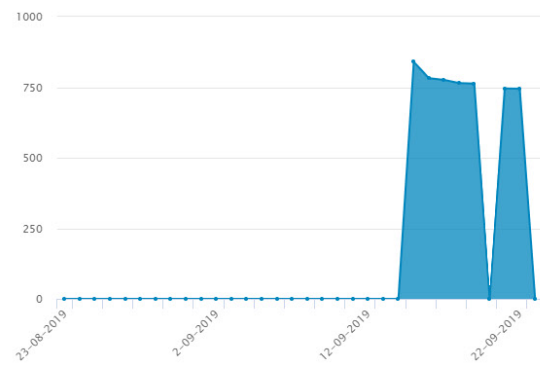

Pre Roll Creative Performance

Impressions Clicks Completions