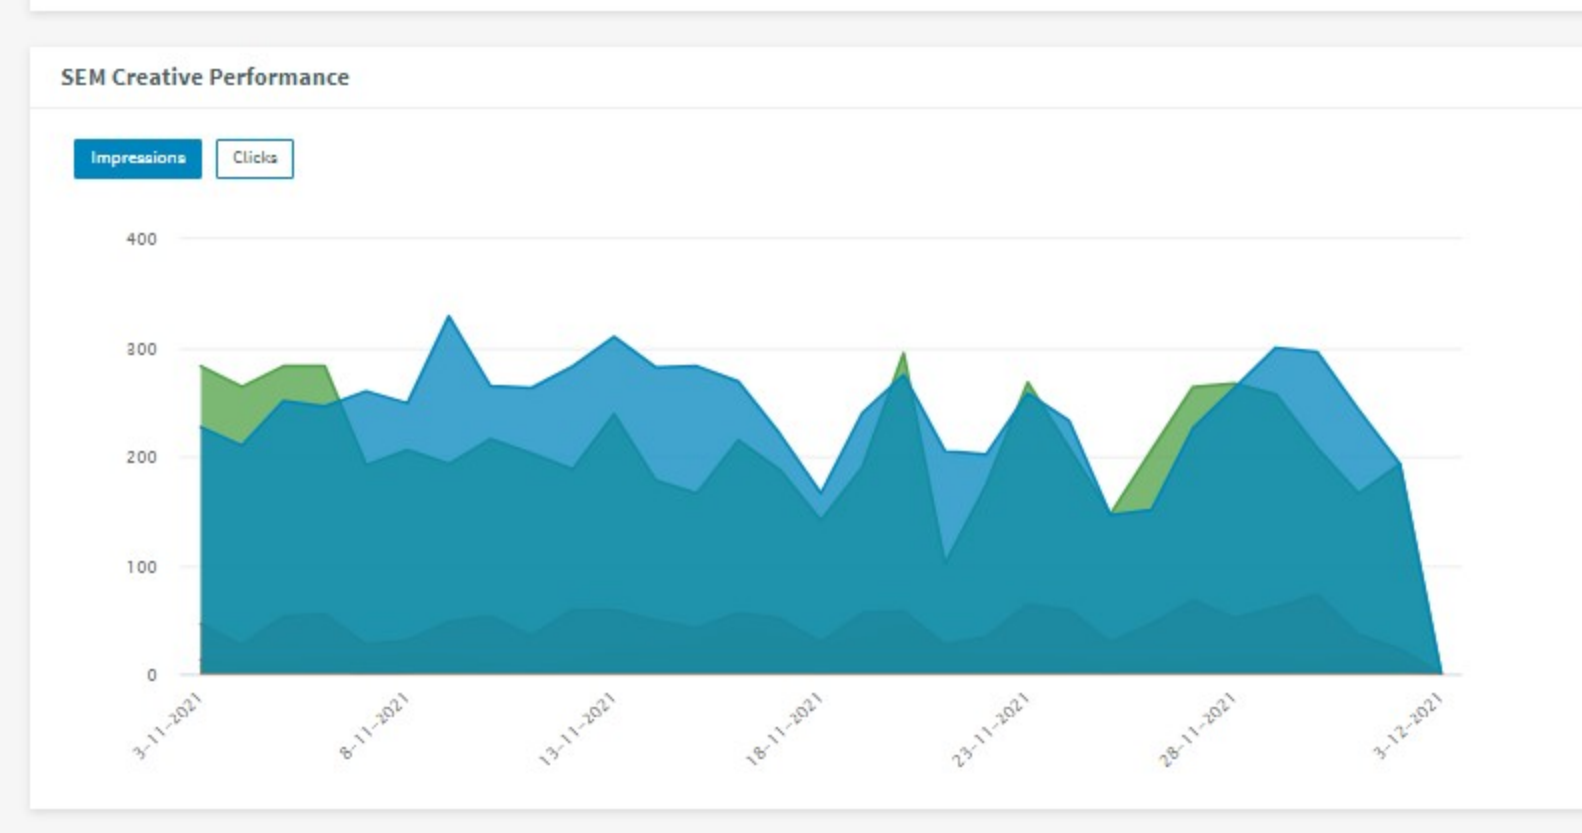

7,345 Impressions 236 Clicks 3.21% Click Rate

Mill Valley Toyota | Toyota Dealer in Mill Valley, CA
<https://www.acme.brandcdn.com/>
(888) 555-5555
Browse Great Savings On All Toyota Models at Mill Valley Toyota.
Certified Pre-Owned Cars
Certified Pre-Owned Inventory in Mill Valley, CA.
155 E Main St, Mill Valley, CA, 94941, US